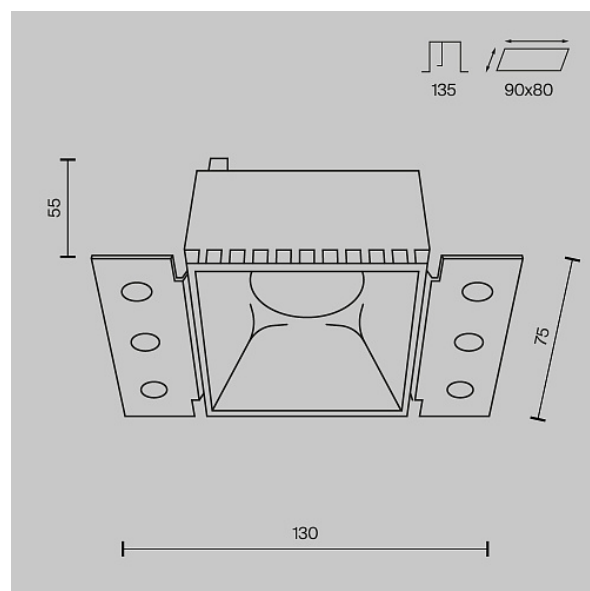

## Downlight Share GU10x1 20W IP 20

Series: Share Article: DL051-01-GU10-SQ-WMG

Article	DL051-01-GU10-SQ-WMG
Brand	Technical
Collection	Downlight
Series	Share
Product type	Downlight
Fitting color	Matte gold
Fitting material	Aluminum and plastic
Light source	GU10
Number of lamps	1
IP protection	IP 20
Dimmable	No
Height	55
Width	75
Length	130
Voltage	AC 220-240
Protection level	Class2
Warranty	2
Power	20
Volume	0.0006
Lamps included	No
Mounting bowl	No
Chain	No
The shape of the base	Rectangular
Type of fastener	Built-in
Base	No

Switch	No
Dome lamp switch	No
Fireproof	No
Dyed	No
Lampshade	No
Packing length	145
Net	0.17
Gross	0.2
Installation depth with lamp	135
Mounting hole depth	135
Mounting hole length	90
Mounting Hole Width	80
Mounting hole shape	Rectangular
Mounting type	Built-in