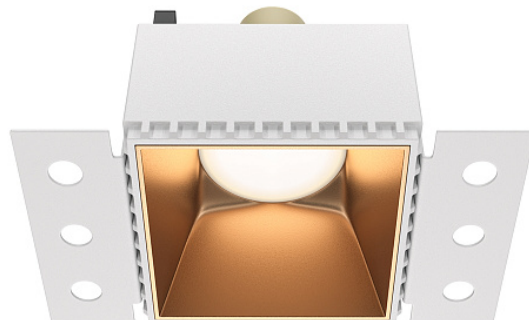

## Downlight Share GU10x1 20W IP 20

Series: Share Article: DL051-01-GU10-SQ-WMG

Article	DL051-01-GU10-SQ-WMG
Brand	Technical
Collection	Downlight
Series	Share
Product type	Downlight
Fitting color	Matte gold
Fitting material	Aluminum and plastic
Light source	GU10
Number of lamps	1
IP protection	IP 20
Dimmable	No
Height	55
Width	75
Length	130
Voltage	AC 220-240
Protection level	Class2
Warranty	2
Power	20
Volume	0.0006
Lamps included	No
Mounting bowl	No
Chain	No
The shape of the base	Rectangular
Type of fastener	Built-in
Base	No

Switch	No
Dome lamp switch	No
Fireproof	No
Dyed	No
Lampshade	No
Packing length	145
Net	0.17
Gross	0.2
Installation depth with lamp	135
Mounting hole depth	135
Mounting hole length	90
Mounting Hole Width	80
Mounting hole shape	Rectangular
Mounting type	Built-in