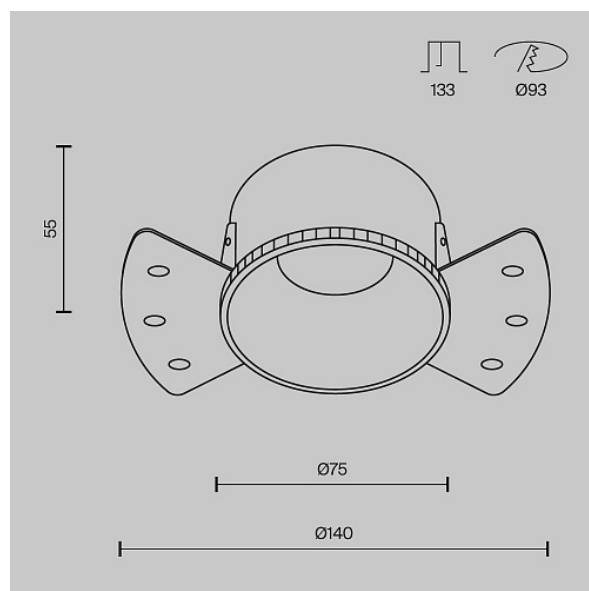

Downlight Share GU10x1 20W IP 20

Series: Share Article: DL051-01-GU10-RD-WMG

Article	DL051-01-GU10-RD-WMG
Brand	Technical
Collection	Downlight
Series	Share
Product type	Downlight
Fitting color	Matte gold
Fitting material	Aluminum and plastic
Light source	GU10
Number of lamps	1
IP protection	IP 20
Dimmable	No
Height	55
Voltage	AC 220-240
Diameter	140
Protection level	Class2
Warranty	2
Power	20
Volume	0.0007
Lamps included	No
Mounting bowl	No
Chain	No
The shape of the base	Round
Type of fastener	Built-in
Base	No
Switch	No

Dome lamp switch	No
Fireproof	No
Dyed	No
Lampshade	No
Packing length	150
Net	0.17
Gross	0.2
Installation depth with lamp	133
Mounting hole depth	133
Mounting hole diameter	93
Mounting hole shape	Round
Mounting type	Built-in