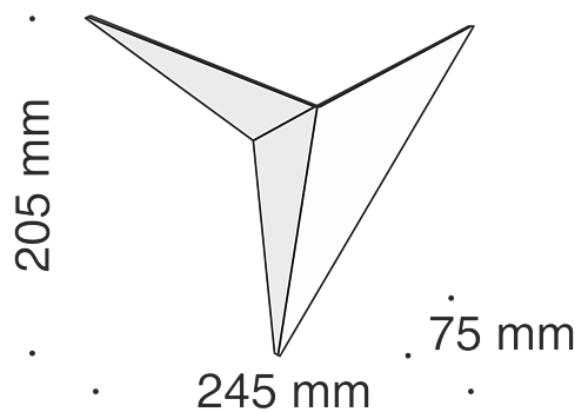

## Wall lamp Trame 3W IP 20

Series: Trame Article: C808WL-L3W

Article	C808WL-L3W
Brand	Technical
Collection	Ceiling & Wall
Series	Metal frame, LED module.
Product type	Wall lamp
Fitting color	White
Fitting material	Metal
Color temperature	3000
IP protection	IP 20
Dimmable	No
Height	205
Width	75
Color rendering index	80
Length	248
Scattering angle	108
Voltage	AC 220-240
Protection level	Class1
Warranty	3
Power	3
Volume	0.0066
Lamps included	No
Light flux	100
Mounting bowl	No
Chain	No
Base	No

Switch	No
Dome lamp switch	No
Energy efficiency class	G
Fireproof	No
Dyed	No
Lampshade	No
Packing length	280
Net	0.38
Gross	0.6