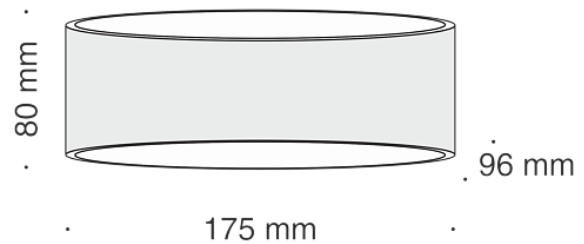

Wall lamp Trame 6W IP 20

Series: Trame Article: C806WL-L5B

Article	C806WL-L5B
Brand	Technical
Collection	Ceiling & Wall
Series	Metal frame, LED module.
Product type	Wall lamp
Fitting color	Black
Fitting material	Metal
Color temperature	3000
IP protection	IP 20
Dimmable	No
Height	80
Width	90
Color rendering index	80
Length	175
Scattering angle	300
Voltage	AC 220-240
Protection level	Class1
Warranty	3
Power	6
Volume	0.0021
Lamps included	No
Light flux	250
Mounting bowl	No
Chain	No
Base	No

Switch	No
Dome lamp switch	No
Energy efficiency class	G
Fireproof	No
Dyed	No
Lampshade	No
Packing length	185
Net	0.4
Gross	0.52