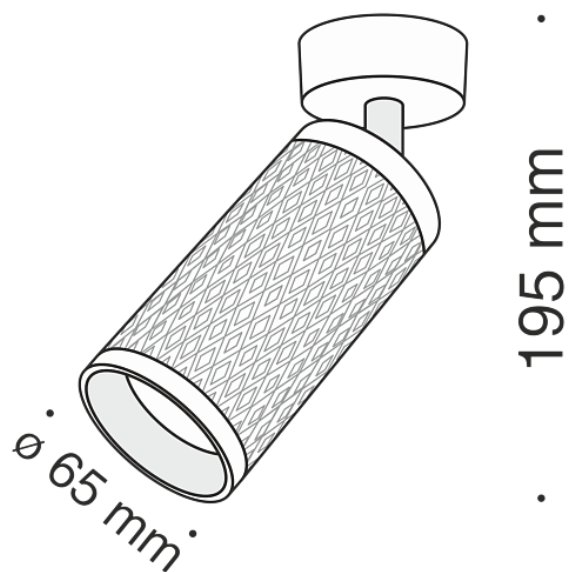

## Ceiling lamp Focus Design GU10x1 10W

Series: Focus Design Article: C034CL-01W

Article	C034CL-01W
Brand	Technical
Collection	Ceiling & Wall
Series	Focus Design
Product type	Ceiling lamp
Fitting color	White
Fitting material	Aluminum
Light source	GU10
Number of lamps	1
IP protection	IP 20
Dimmable	No
Height	195
Length	130
Voltage	AC 220-240
Diameter	60
Protection level	Class2
Warranty	2
Power	10
Volume	0.0014
Lamps included	No
Mounting bowl	Yes
Chain	No
Type of fastener	Surface-mounted
Base	No
Switch	No

Dome lamp switch	No
Fireproof	No
Dyed	No
Lampshade	No
Packing length	75
Net	0.31
Gross	0.34
Mounting type	Surface-mounted