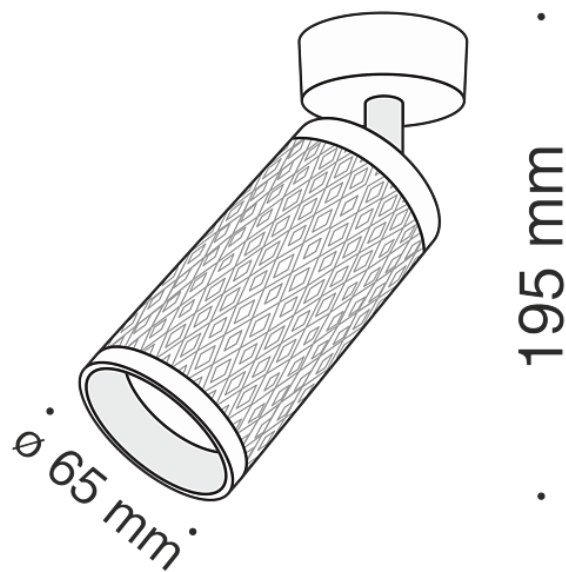

Ceiling lamp Focus Design GU10x1 10W

Series: Focus Design Article: C034CL-01G

Article	C034CL-01G
Brand	Technical
Collection	Ceiling & Wall
Series	Focus Design
Product type	Ceiling lamp
Fitting color	Gold
Fitting material	Aluminum
Light source	GU10
Number of lamps	1
IP protection	IP 20
Dimmable	No
Height	195
Length	130
Voltage	AC 220-240
Diameter	60
Protection level	Class2
Warranty	2
Power	10
Volume	0.0015
Lamps included	No
Mounting bowl	Yes
Chain	No
Type of fastener	Surface-mounted
Base	No
Switch	No

Dome lamp switch	No
Fireproof	No
Dyed	No
Lampshade	No
Packing length	85
Net	0.31
Gross	0.35
Mounting type	Surface-mounted