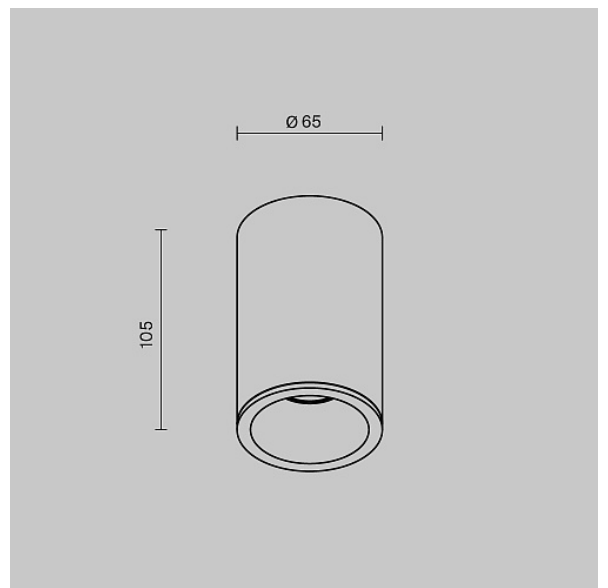

Ceiling lamp Zoom GU10x1 50W

Series: Zoom Article: C029CL-01-S-B

Article	C029CL-01-S-B
Brand	Technical
Collection	Ceiling & Wall
Series	Zoom
Product type	Ceiling lamp
Fitting color	Black
Fitting material	Aluminum
Light source	GU10
Number of lamps	1
IP protection	IP 65
Dimmable	No
Height	105
Voltage	AC 220-240
Diameter	65
Protection level	Class2
Warranty	2
Power	50
Volume	0.0006
Lamps included	No
Mounting bowl	No
Chain	No
Type of fastener	Surface-mounted
Base	No
Switch	No
Dome lamp switch	No

Fireproof	No
Dyed	No
Lampshade	No
Packing length	70
Net	0.21
Gross	0.24
Mounting type	Surface-mounted