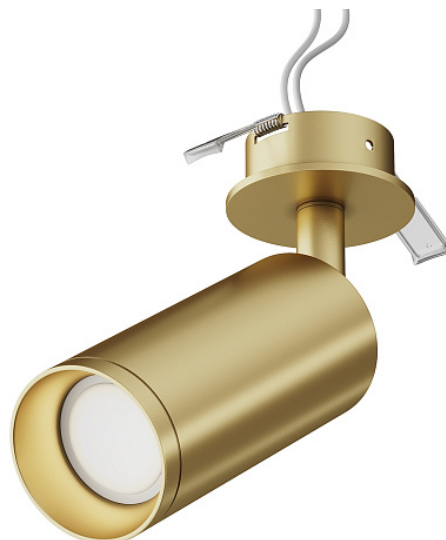

## Ceiling lamp Focus GU10x1 10W

Series: Focus Article: C018CL-01MG

Article	C018CL-01MG
Brand	Technical
Collection	Ceiling & Wall
Series	Focus
Product type	Ceiling lamp
Fitting color	Matte gold
Fitting material	Aluminum
Light source	GU10
Number of lamps	1
IP protection	IP 20
Dimmable	No
Height	192
Length	130
Voltage	AC 220-240
Diameter	60
Protection level	Class2
Warranty	2
Power	10
Volume	0.0017
Lamps included	No
Mounting bowl	No
Chain	No
The shape of the base	Round
Type of fastener	Built-in
Base diameter	45

Mounting hole depth	30
Base	No
Switch	No
Dome lamp switch	No
Fireproof	No
Dyed	No
Lampshade	Yes
Packing length	75
Net	0.33
Gross	0.37
Mounting hole depth	30
Mounting hole diameter	45
Mounting hole shape	Round
Mounting type	Built-in