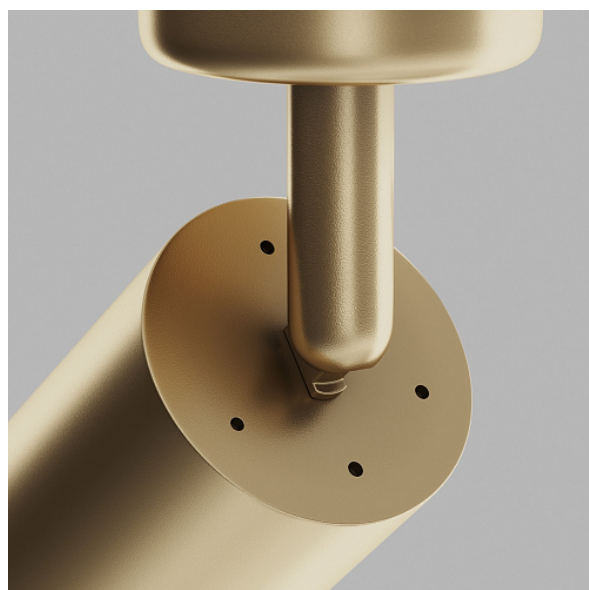

## Ceiling lamp Focus GU10x1 10W

Series: Focus Article: C017CW-01MG

Article	C017CW-01MG
Brand	Technical
Collection	Ceiling & Wall
Series	Focus
Product type	Ceiling lamp
Fitting color	Matte gold
Fitting material	Aluminum
Light source	GU10
Number of lamps	1
IP protection	IP 20
Dimmable	No
Height	195
Length	130
Voltage	AC 220-240
Diameter	60
Protection level	Class2
Warranty	2
Power	10
Volume	0.0012
Lamps included	No
Mounting bowl	Yes
Chain	No
Type of fastener	Surface-mounted
Base	No
Switch	No

Dome lamp switch	No
Fireproof	No
Dyed	No
Lampshade	Yes
Packing length	75
Net	0.33
Gross	0.37
Mounting type	Surface-mounted