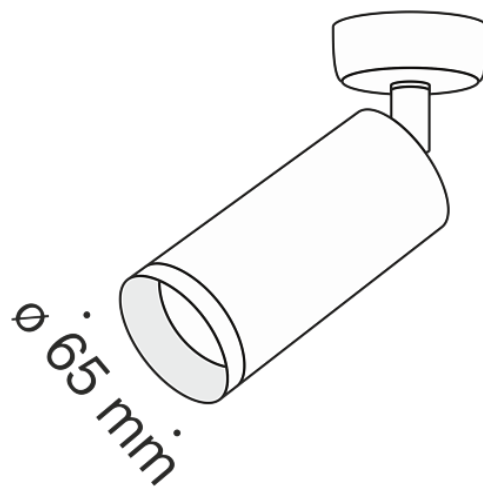

Ceiling lamp Focus GU10x1 10W

Series: Focus Article: C017CW-01B

Article	C017CW-01B
Brand	Technical
Collection	Ceiling & Wall
Series	Focus
Product type	Ceiling lamp
Fitting color	Black
Fitting material	Aluminum
Light source	GU10
Number of lamps	1
IP protection	IP 20
Dimmable	No
Height	195
Length	130
Voltage	AC 220-240
Diameter	60
Protection level	Class2
Warranty	2
Power	10
Volume	0.0014
Lamps included	No
Mounting bowl	Yes
Chain	No
Type of fastener	Surface-mounted
Base	No
Switch	No

Dome lamp switch	No
Fireproof	No
Dyed	No
Lampshade	Yes
Packing length	75
Net	0.33
Gross	0.37
Mounting type	Surface-mounted

• 195 mm •