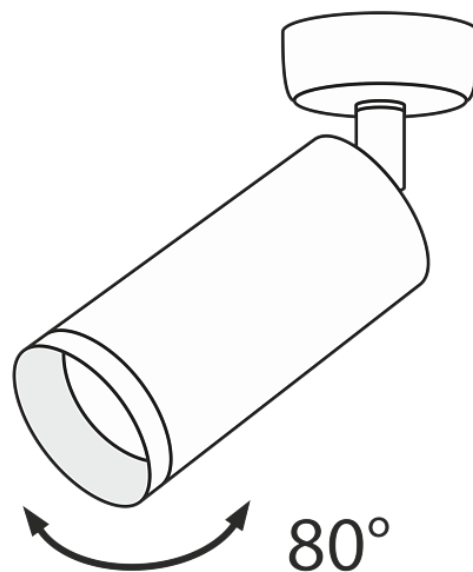

Ceiling lamp Focus GU10x1 10W

Series: Focus Article: C017CW-01B

Article	C017CW-01B
Brand	Technical
Collection	Ceiling & Wall
Series	Focus
Product type	Ceiling lamp
Fitting color	Black
Fitting material	Aluminum
Light source	GU10
Number of lamps	1
IP protection	IP 20
Dimmable	No
Height	195
Length	130
Voltage	AC 220-240
Diameter	60
Protection level	Class2
Warranty	2
Power	10
Volume	0.0014
Lamps included	No
Mounting bowl	Yes
Chain	No
Type of fastener	Surface-mounted
Base	No
Switch	No

Dome lamp switch	No
Fireproof	No
Dyed	No
Lampshade	Yes
Packing length	75
Net	0.33
Gross	0.37
Mounting type	Surface-mounted

• 195 mm •