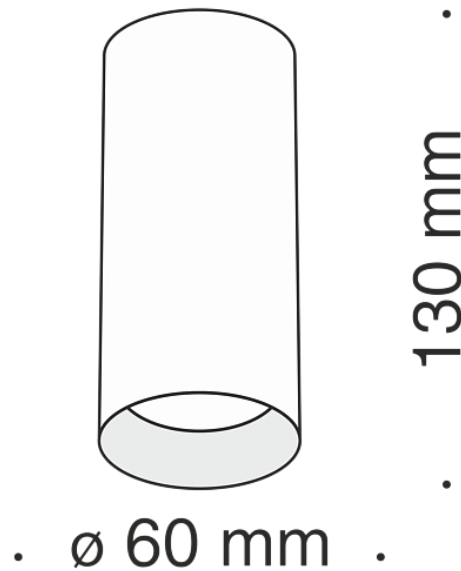

## Ceiling lamp Focus GU10x1 10W

Series: Focus Article: C010CL-01W

Article	C010CL-01W
Brand	Technical
Collection	Ceiling & Wall
Series	Focus
Product type	Ceiling lamp
Fitting color	White
Fitting material	Aluminum
Light source	GU10
Number of lamps	1
IP protection	IP 20
Dimmable	No
Height	130
Voltage	AC 220-240
Diameter	60
Protection level	Class2
Warranty	2
Power	10
Volume	0.001
Lamps included	No
Mounting bowl	No
Chain	No
Type of fastener	Surface-mounted
Base	No
Switch	No
Dome lamp switch	No

Fireproof	No
Dyed	No
Lampshade	No
Packing length	75
Net	0.24
Gross	0.25
Mounting type	Surface-mounted