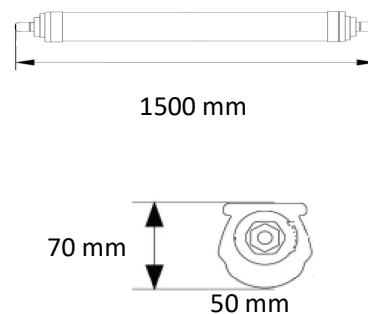

IP65	IK08	140 lm/W
------	------	----------

TECHNICAL DATA		Product code	6007000028
Electrical data			
Nominal wattage	70W		
Nominal Voltage	165-240 V		
Power factor	≥0.90		
Mains frequency	50/60 Hz		
Photometrical data			
Color temperature (CCT)	4000 K		
Luminous efficiency	140 lm/W		
Luminous flux	9800 lm		
Color rendering index (CRI)	≥80		
Unified Glare Rating (UGR)	<21,5		
Flicker index	Flicker-Free		
Light technical data			
Beam angle	120°		
Dimensions and weight			
Dimension	1500x70x50 mm		
Weight Neto	0,710 kg		
Materials			
Body material	Polycarbonate (PC)		
Housing color	White		
Difuser material	Polycarbonate (PC)		
Operating conditions			
Ambient temperature range	-20...+65°C		
Lifespan			
Lifespan L90/B10 at 25°	50000 h		
Led Brand	EPISTAR		
Driver	2x CE_ Relux		
Mounting information			
Mounting type	Surfaced / Suspended		
Mounting location	Ceiling / Wall		

LOGISTICAL DATA

Main package

Product code	6007000028
Package	Paper and plastic
Units in carton	1 pcs
Package diameters, weight bruto	1510x73x53mm; 0,724kg
Product EAN code	4772007015115

Second package

Package	Carton box
Units in second package	12 pcs
Package diameters, weight bruto	1530x240x240mm; 9,790kg
ShipPing carton EAN code	4772007015122

ENERGY EFFICIENCY

PHOTOMETRIC DIAGRAM

Polar LDC

DIMENSIONS

ALL FAMILY PRODUCTS

- 6007000025 LION140_18W_LED_2520
- 6007000026 LION140_36W_LED_5040
- 6007000027 LION140_50W_LED_7000
- 6007000028 LION140_70W_LED_9800