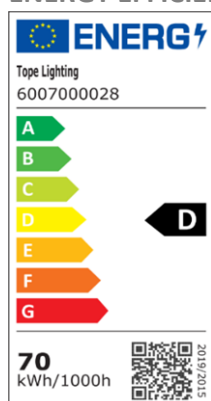

IP65	IK08	140 lm/W
------	------	----------

TECHNICAL DATA		Product code	6007000028
Electrical data			
Nominal wattage	70W		
Nominal Voltage	165-240 V		
Power factor	≥0.90		
Mains frequency	50/60 Hz		
Photometrical data			
Color temperature (CCT)	4000 K		
Luminous efficiency	140 lm/W		
Luminous flux	9800 lm		
Color rendering index (CRI)	≥80		
Unified Glare Rating (UGR)	<21,5		
Flicker index	Flicker-Free		
Light technical data			
Beam angle	120°		
Dimensions and weight			
Dimension	1500x70x50 mm		
Weight Neto	0,710 kg		
Materials			
Body material	Polycarbonate (PC)		
Housing color	White		
Difuser material	Polycarbonate (PC)		
Operating conditions			
Ambient temperature range	-20...+65°C		
Lifespan			
Lifespan L90/B10 at 25°	50000 h		
Led Brand	EPISTAR		
Driver	2x CE_ Relux		
Mounting information			
Mounting type	Surfaced / Suspended		
Mounting location	Ceiling / Wall		

Capabilities	
Dimmable	-
Type of connection	Via push wire terminal blocks
Max power in the line	to 200W
Standards and Certificates	
Protection class IK	IK08
Type of protection IP	IP65
Standards	CE, RoHS
Warranty	60 months

ENERGY EFFICIENCY

PHOTOMETRIC DIAGRAM

Polar LDC

DIMENSIONS

ALL FAMILY PRODUCTS

- 6007000025 LION140_18W_LED_2520
- 6007000026 LION140_36W_LED_5040
- 6007000027 LION140_50W_LED_7000
- 6007000028 LION140_70W_LED_9800