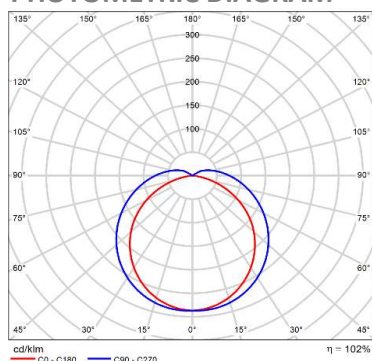

IP65	IK08	140 lm/W
------	------	----------

TECHNICAL DATA		Product code	6007000028
Electrical data			
Nominal wattage	70W		
Nominal Voltage	165-240 V		
Power factor	≥0.90		
Mains frequency	50/60 Hz		
Photometrical data			
Color temperature (CCT)	4000 K		
Luminous efficiency	140 lm/W		
Luminous flux	9800 lm		
Color rendering index (CRI)	≥80		
Unified Glare Rating (UGR)	<21,5		
Flicker index	Flicker-Free		
Light technical data			
Beam angle	120°		
Dimensions and weight			
Dimension	1500x70x50 mm		
Weight Neto	0,710 kg		
Materials			
Body material	Polycarbonate (PC)		
Housing color	White		
Difuser material	Polycarbonate (PC)		
Operating conditions			
Ambient temperature range	-20...+65°C		
Lifespan			
Lifespan L90/B10 at 25°	50000 h		
Led Brand	EPISTAR		
Driver	2x CE_ Relux		
Mounting information			
Mounting type	Surfaced / Suspended		
Mounting location	Ceiling / Wall		

LOGISTICAL DATA

Main package

Product code	6007000028
Package	Paper and plastic
Units in carton	1 pcs
Package diameters, weight bruto	1510x73x53mm; 0,724kg
Product EAN code	4772007015115

Second package

Package	Carton box
Units in second package	12 pcs
Package diameters, weight bruto	1530x240x240mm; 9,790kg
ShipPing carton EAN code	4772007015122

ENERGY EFFICIENCY

PHOTOMETRIC DIAGRAM

Polar LDC

DIMENSIONS

ALL FAMILY PRODUCTS

- 6007000025 LION140_18W_LED_2520
- 6007000026 LION140_36W_LED_5040
- 6007000027 LION140_50W_LED_7000
- 6007000028 LION140_70W_LED_9800