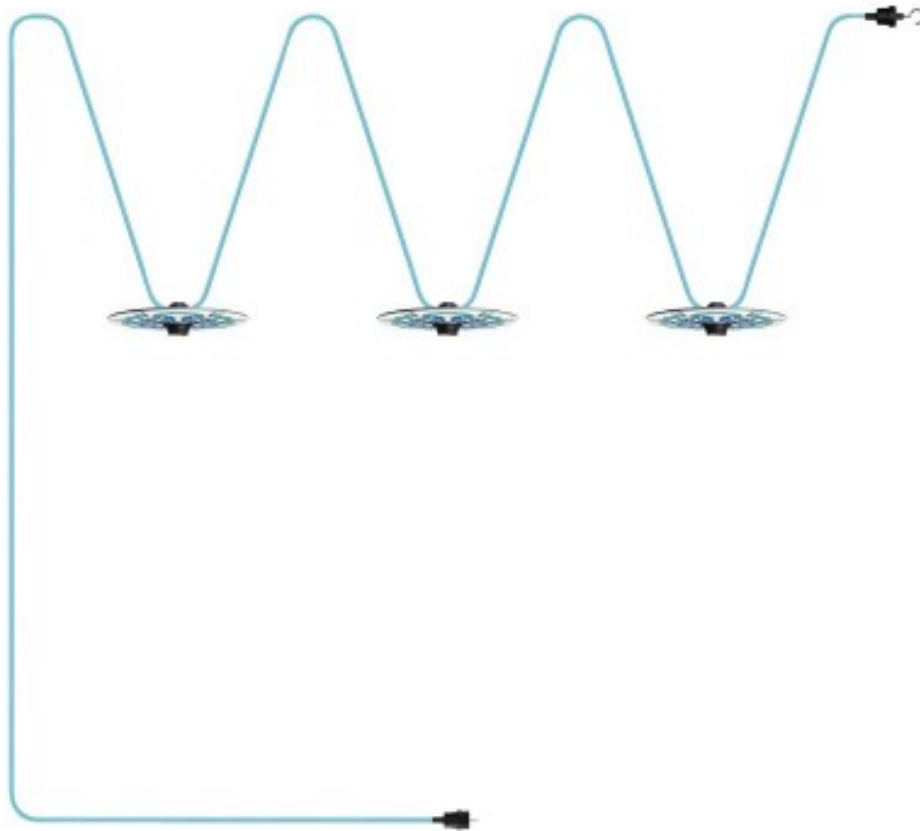

Reference: CATE27N100CM17DD24MA01
EAN13: 8050997341213

Maioliche' String Light Lumet System starting from 10 m with fabric cable,
3 lamp holders and lampshades, hook and black plug

Light bulb: Without bulb

Finish: Majolica Blue

Description

Summer sunsets, laughs, pool parties. No, this isn't the plot of a californian romcom, it's the mediterranean way of life! Check out our new Lumet string light with lampshades in majolica patterns. To add a warm, mediterranean touch to any evening.

You can pair this dazzling garland - in all of its 10 metre glory - with three lamp holders in colourful or floral motifs and use it for any outdoor space since its components are designed to withstand any weather or level of humidity (thanks to their IP44 protection degree). And for a warm, starry night, just switch your lights (and your phone) off and enjoy.

Please note that these images are just examples used to inspire. What makes Lumet truly special is your freedom to place these lamp holders wherever you want along the string light, in a simple and precise manner.

Data Sheet