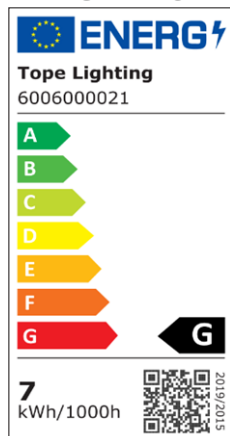

Standards and Certificates

Protection class IK	IK05
Type of protection IP	IP20
Standards	CE, RoHS
Warranty	36 months

LOGISTICAL DATA

Main package

Product code	6006000021
Package	Carton
Units in carton	1 pcs
Package diameters, weight bruto	100x60x120 mm ; 0,178 kg
Product EAN code	4772007012831

Second package

Package	Carton
Units in second package	48 pcs
Package diameters, weight bruto	480x380x220 mm ; 9,082 kg
ShipPing carton EAN code	-

ENERGY EFFICIENCY