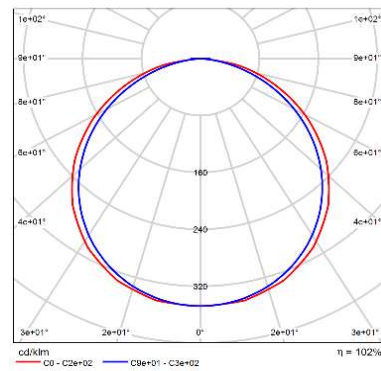

IP44

IK05

80,50 lm/W

TECHNICAL DATA		Product code	6004000026
Electrical data			
Nominal wattage	30W		
Operating wattage	26,67 W		
Nominal Voltage	165-240 V		
Power factor	≥0.90		
Mains frequency	50/60 Hz		
Photometrical data			
Color temperature (CCT)	4000 K		
Luminous efficiency	80,50 lm/W		
Luminous flux	2147 lm		
Color rendering index (CRI)	≥80		
Unified Glare Rating (UGR)	<21,5		
Flicker index	Flicker-Free		
Light technical data			
Beam angle	120°		
Dimensions and weight			
Dimension	222x222x31 mm		
Weight Neto	0,772 kg		
Materials			
Body material	Aluminum		
Housing color	White		
Difuser material	Polycarbonate, UV-stabilised.		
Operating conditions			
Ambient temperature range	-20...+65°C		
Lifespan			
Lifespan L80/B50 at 25°	50000 h		
Led Brand	EPISTAR		
Driver	TOPE (YLQD-6-30)		
Mounting information			
Mounting type	Surfaced		
Mounting location	Ceilings		

ENERGY EFFICIENCY

ENERGY
TopE Lighting
6004000026

A
B
C
D
E
F
G

30
kWh/1000h

30/07/2015

PHOTOMETRIC DIAGRAM

Polar LDC

ALL FAMILY PRODUCTS