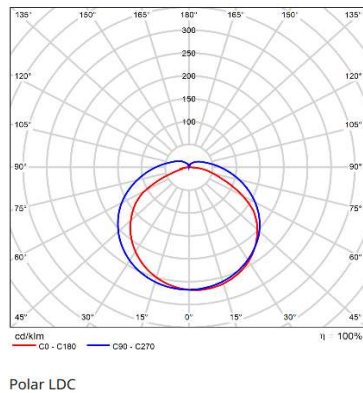

PHOTOMETRIC DIAGRAM