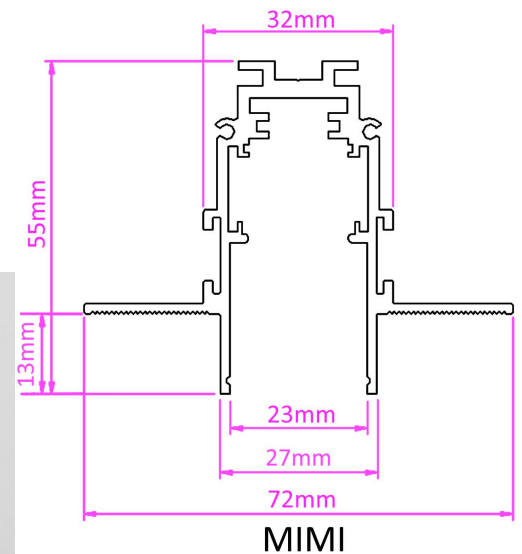

MAGNETIC track rail MIMI Datasheet

Model	MAGNETIC track rail MIMI
Sizes	2000 x 27(72) x 55mm, 3000 x 27(72) x 55mm
Mounting	Recessed
Material	Aluminum, PVC, copper wire
Authentication	CE, ROHS
Environment	Indoor
Notes	MAGNETIC TRACK RAILS are a new generation of innovative lighting systems.

SPECIFICATION	
Size (mm)	27(72) x 55mm

ELECTRICAL

Max. safe load	200 W/m
Transformer mounting	External
Transformer type	Electronic
Maximum safe current	4A
Voltage	48V DC

Colors:

Black
 White

Dimensions: 27(72) x 55mm

PHYSICAL

Construction material	aluminum, PVC, copper
Gravity test per 1m	4,4 kg weight
Working temperature	0 to +40 °C
Warranty	3 years from purchase date

CERTIFICATIONS