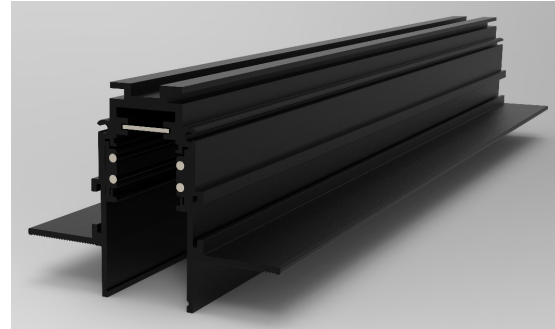

MAGNETIC track rail MIMI Datasheet

Model	MAGNETIC track rail MIMI
Sizes	2000 x 27(72) x 55mm, 3000 x 27(72) x 55mm
Mounting	Recessed
Material	Aluminum, PVC, copper wire
Authentication	CE, ROHS
Environment	Indoor
Notes	MAGNETIC TRACK RAILS are a new generation of innovative lighting systems.

SPECIFICATION	
Size (mm)	27(72) x 55mm

ELECTRICAL

Max. safe load	200 W/m
Transformer mounting	External
Transformer type	Electronic
Maximum safe current	4A
Voltage	48V DC

Colors:

Black
 White

Dimensions: 27(72) x 55mm

PHYSICAL

Construction material	aluminum, PVC, copper
Gravity test per 1m	4,4 kg weight
Working temperature	0 to +40 °C
Warranty	3 years from purchase date

CERTIFICATIONS