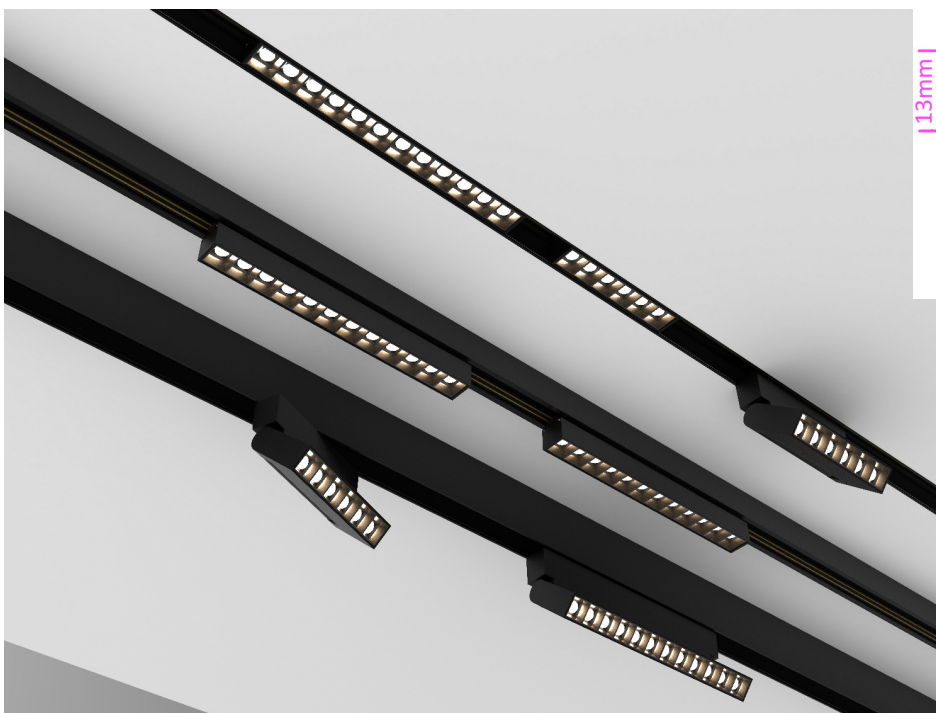

MAGNETIC track rail MIMI Datasheet

Model	MAGNETIC track rail MIMI
Sizes	2000 x 27(72) x 55mm, 3000 x 27(72) x 55mm
Mounting	Recessed
Material	Aluminum, PVC, copper wire
Authentication	CE, ROHS
Environment	Indoor
Notes	MAGNETIC TRACK RAILS are a new generation of innovative lighting systems.

SPECIFICATION	
Size (mm)	27(72) x 55mm

ELECTRICAL

Max. safe load	200 W/m
Transformer mounting	External
Transformer type	Electronic
Maximum safe current	4A
Voltage	48V DC

Colors:

Black
 White

Dimensions: 27(72) x 55mm

PHYSICAL

Construction material	aluminum, PVC, copper
Gravity test per 1m	4,4 kg weight
Working temperature	0 to +40 °C
Warranty	3 years from purchase date

CERTIFICATIONS